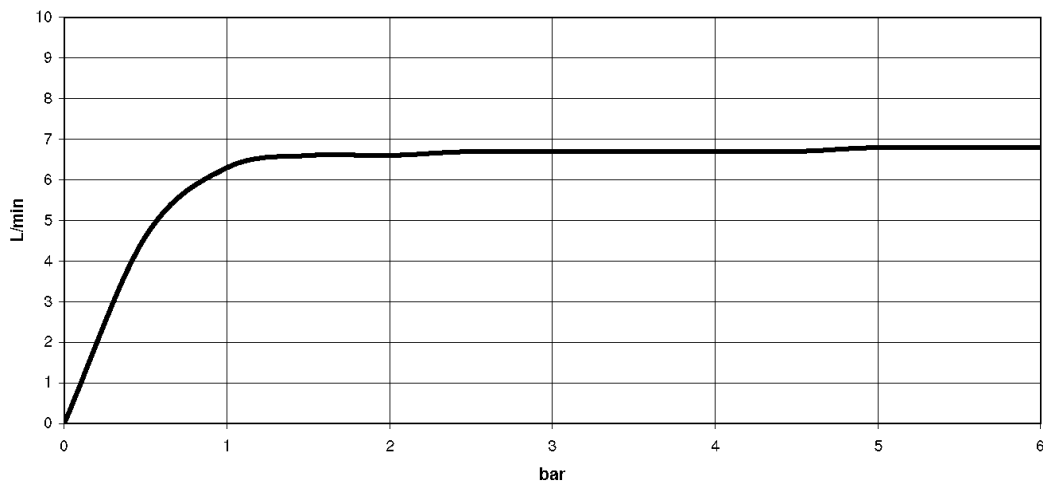

Bathtub - Madison

Hand shower set for deck-mounted tub installation - polished chrome

Article number: 27 703 360-00

- Ø 2-1/2"
- Standard spray mode
- Descaling system
- Flange diameter 2-1/8"
- 1-1/4" hole diameter
- Metal shower hose 68-7/8" with anti-twist device
- Water flow rate limited to max. 1.8 gpm

Bathtub - Madison

Hand shower set for deck-mounted tub installation - polished chrome

Article number: 27 703 360-00

Dimensional drawing

All dimensions in mm / inch = mm x 0,0394

Flow rate chart

Bathtub - Madison