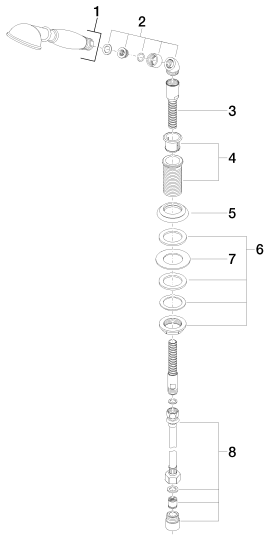

Bathtub - Madison

Hand shower set for deck-mounted tub installation - polished chrome

Article number: 27 703 360-00

- Ø 2-1/2"
- Standard spray mode
- Descaling system
- Flange diameter 2-1/8"
- 1-1/4" hole diameter
- Metal shower hose 68-7/8" with anti-twist device
- Water flow rate limited to max. 1.8 gpm

Bathtub - Madison

Hand shower set for deck-mounted tub installation - polished chrome

Article number: 27 703 360-00

Dimensional drawing

All dimensions in mm / inch = mm x 0,0394

Flow rate chart

Bathtub - Madison

Hand shower set for deck-mounted tub installation - polished chrome

Article number: 27 703 360-00

Other surface finishes

platinum matte
27 703 360-06

platinum
27 703 360-08

Durabrass
27 703 360-09

Brushed Durabrass
27 703 360-28

Bathtub - Madison

Hand shower set for deck-mounted tub installation - polished chrome

Article number: 27 703 360-00

Spare parts list

Number	Item Number	Designation	Number of units
1	28 002 970-00 0010	Metal hand shower with porcelain (white) handle - polished chrome	1
2	28 411 970-00	angle	1
3	28 322 970-00	Metal shower hose 1/2" x 3/8" x 68-7/8" - polished chrome	1
4	04 24 04 018 00-00	sleeve	1
5	09 27 35 002-00	rosette	1
6	04 23 10 009 00 90	fixing set	1
7	09 30 11 060 90	disc	1
8	12 505 970 90	Flexible supply line 1/2" x 3/8" x 19-5/8" -	1