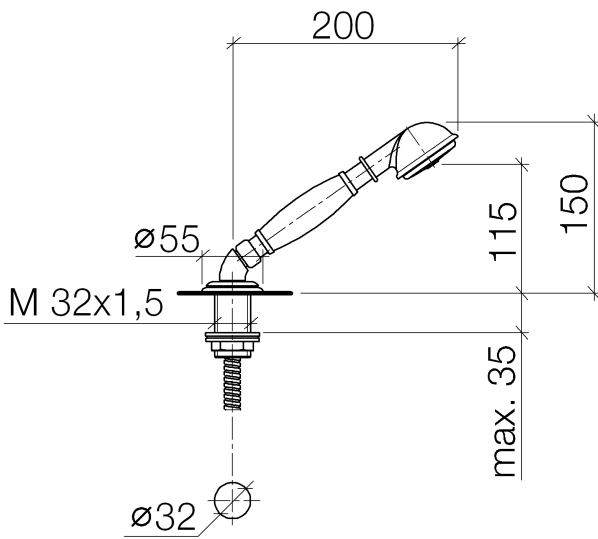

Bathtub - Madison

Hand shower set for deck-mounted tub installation - polished chrome

Article number: 27 703 360-00

- Ø 2-1/2"
- Standard spray mode
- Descaling system
- Flange diameter 2-1/8"
- 1-1/4" hole diameter
- Metal shower hose 68-7/8" with anti-twist device
- Water flow rate limited to max. 1.8 gpm

Codes & Standards

- California Energy Commission (CEC)
- Subsequent shower hose replacement possible without removing the fitting due to two-part construction.
- Internal backflow preventer.

polished chrome

Bathtub - Madison

Hand shower set for deck-mounted tub installation - polished chrome

Article number: 27 703 360-00

Dimensional drawing

All dimensions in mm / inch = mm x 0,0394

Flow rate chart

Bathtub - Madison

Bathtub - Madison

Hand shower set for deck-mounted tub installation - polished chrome

Article number: 27 703 360-00

Spare parts list

Number	Item Number	Designation	Number of units
1	28 002 970-00 0010	Metal hand shower with porcelain (white) handle - polished chrome	1
2	28 411 970-00	angle	1
3	28 322 970-00	Metal shower hose 1/2" x 3/8" x 68-7/8" - polished chrome	1
4	04 24 04 018 00-00	sleeve	1
5	09 27 35 002-00	rosette	1
6	04 23 10 009 00 90	fixing set	1
7	09 30 11 060 90	disc	1
8	12 505 970 90	Flexible supply line 1/2" x 3/8" x 19-5/8" -	1